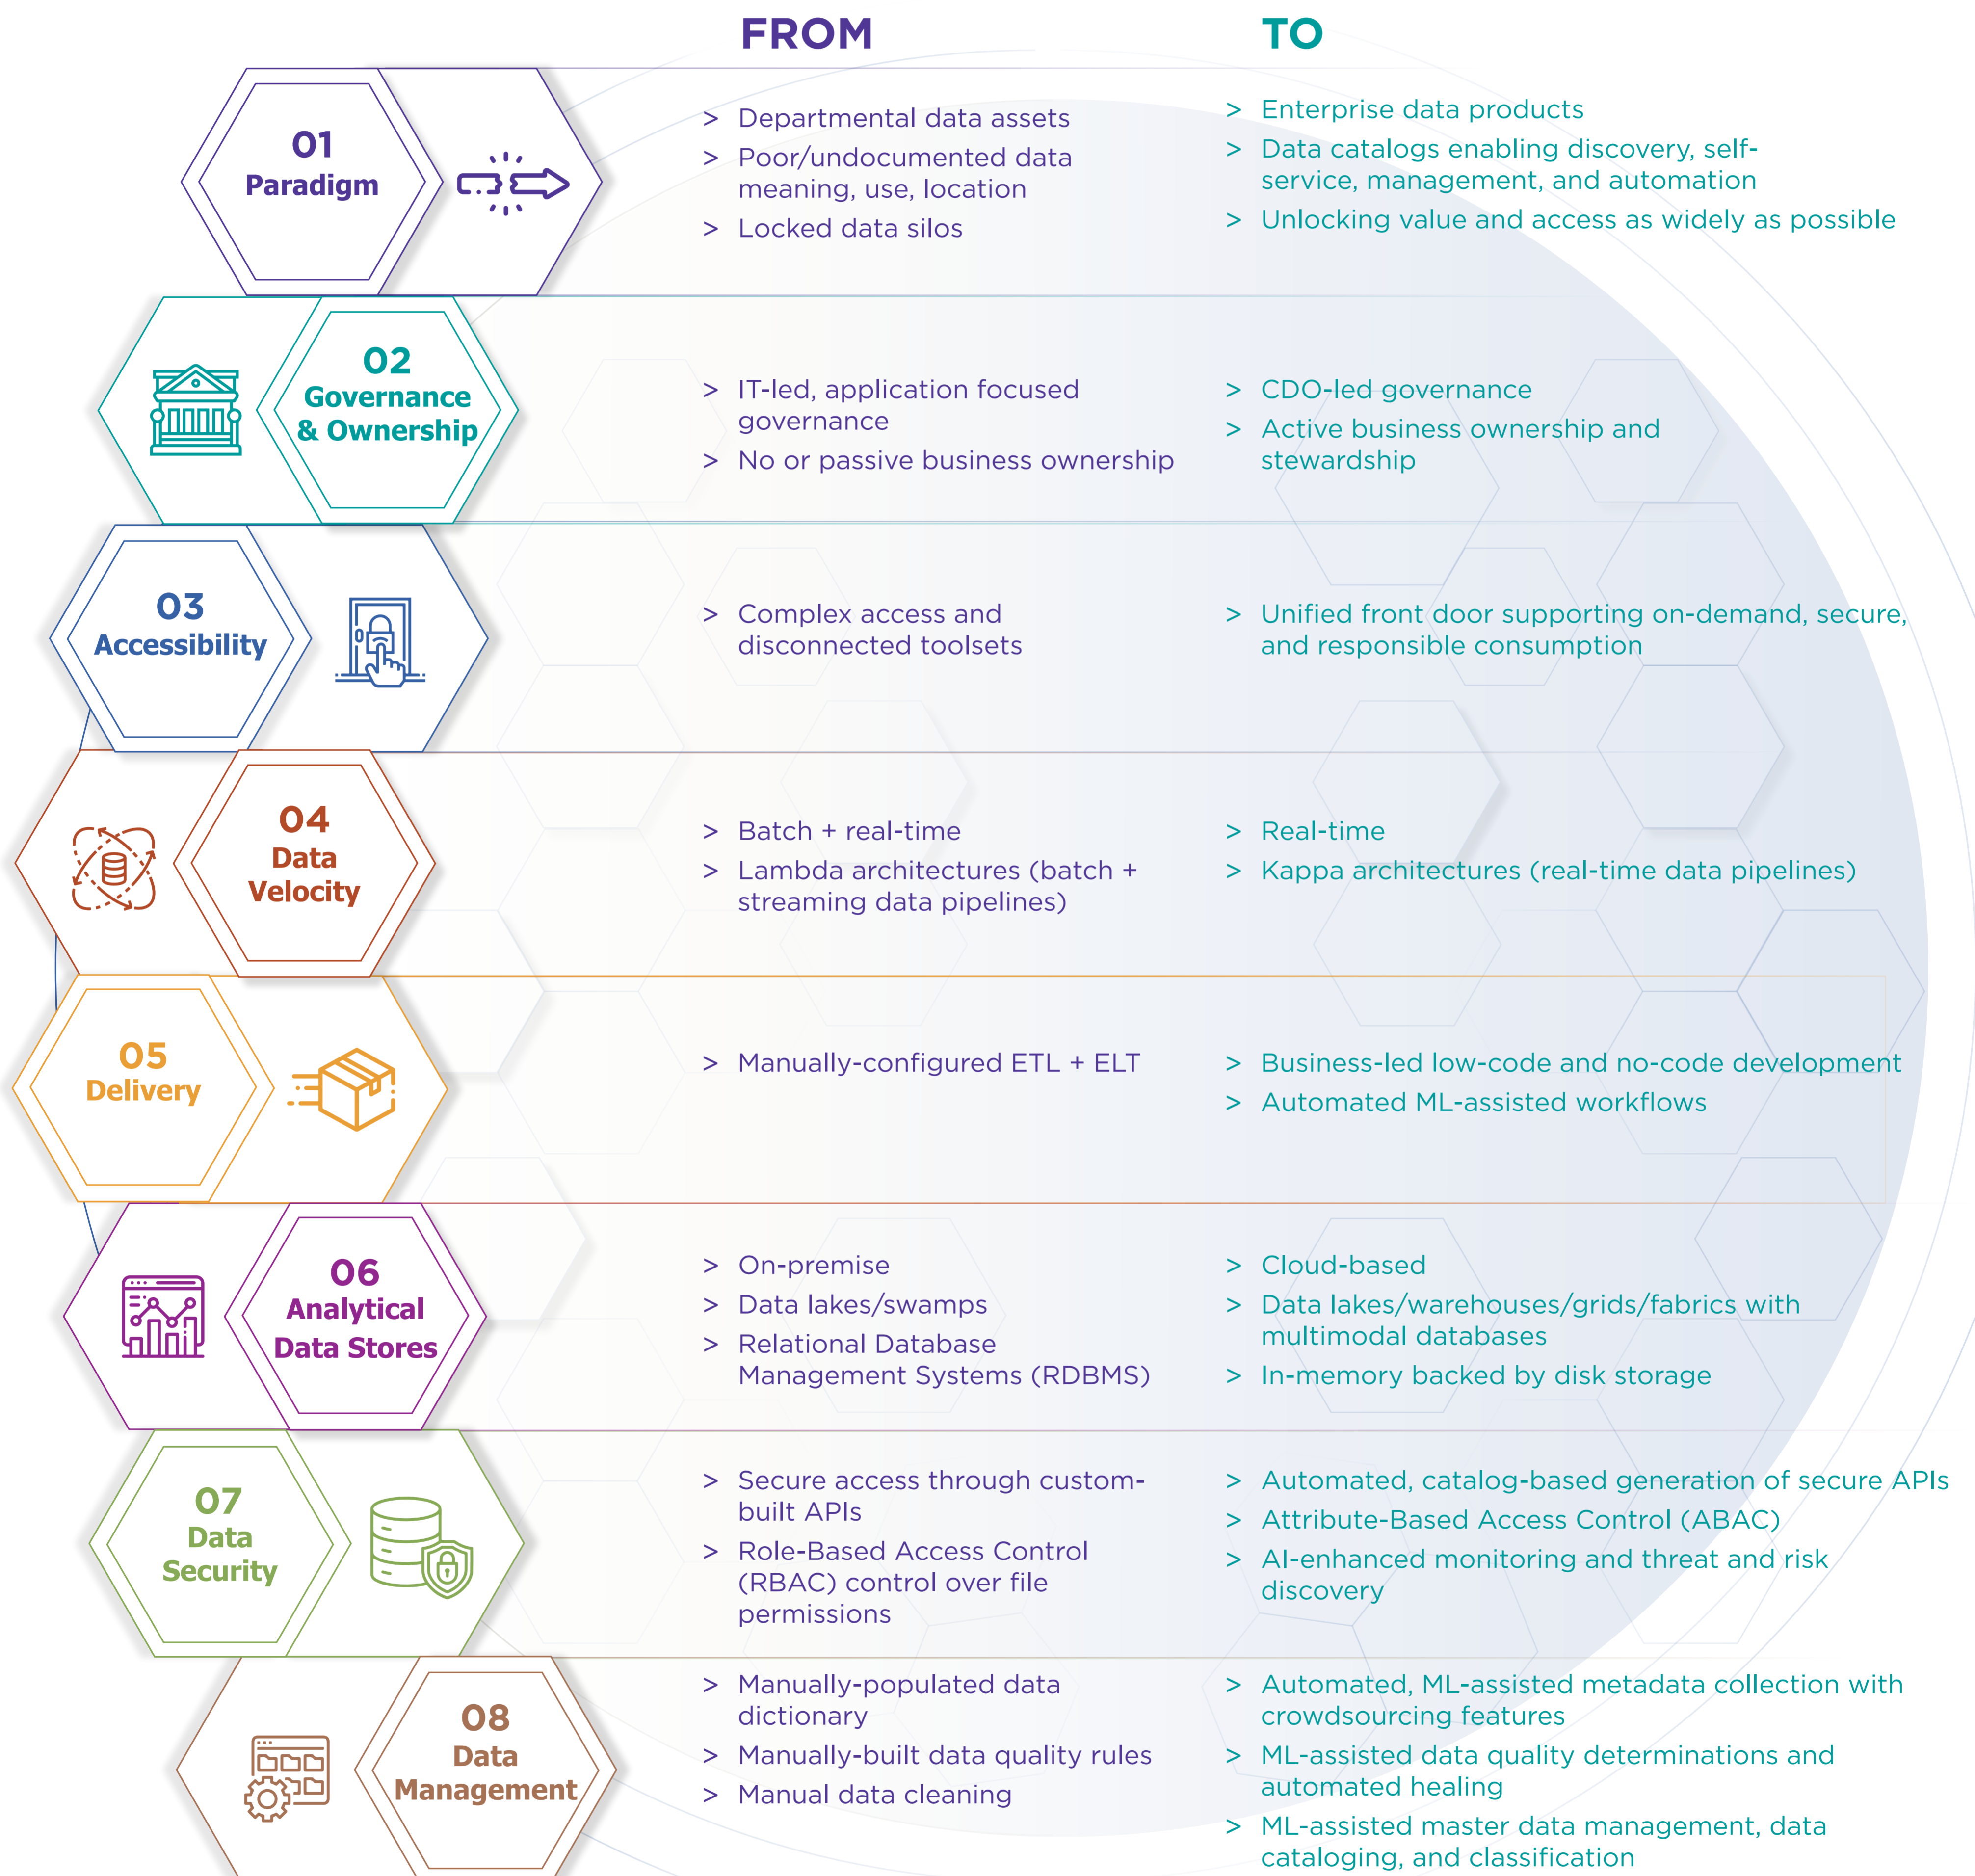

MODERNIZING DATA ARCHITECTURE FOR EVOLVING DIGITAL BUSINESS ENVIRONMENTS

Data architecture is evolving fast. Digital business environments demand integrated approaches to data access, storage, transition, and processing to keep up with the pace of business change. New approaches are emerging that significantly enhance business value, time-to-market, process costs, and Agile scalability to match volatile consumption trends. Here's how we define this shift across 8 key data parameters.

Wavestone has extensive hands-on expertise modernizing data architectures for integrated management. Contact us at (646) 341-9753 for bespoke guidance on implementing your data transformation.

[Contact Us](#)